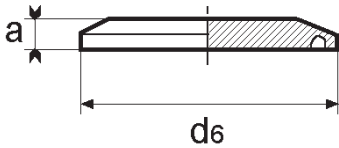

Clamp Bouchon plein | Clamp Blind Ferrule

Inox 316L Poli/Gepolijst

Ra ≤ 0,4µm

Material certification 3.1

OD IMPERIAL

Size	d6	a
1/2"-3/4"	25,0	6,0
1"-1 1/2'	50,5	6,0
2"	64,0	7,0
2 1/2"	77,5	7,0
3"	91,0	7,0
3 1/2"	106,0	7,0
4"	119,0	8,0
4 1/2"	130,0	8,0
5"	144,4	10,0
5 1/2"	155,0	10,0
6"	167,0	11,0
6 5/8"	183,0	10,0
8"	217,4	10,0
8 5/8"	233,5	10,0
10"	268,0	10,0
10 5/8"	286,1	10,0
12"	319,0	10,0
12 5/8"	338,05	10,0

DIN 32 676

Size	d6	a
DN 10-15-20	34,0	6,0
DN 25-40	50,5	6,0
DN 50	64,0	7,0
DN 65	91,0	7,0
DN 80	106,0	7,0
DN 100	119,0	7,0
DN 125	155,0	10,0
DN 150	183,0	10,0
DN 200	233,5	10,0
DN 250	268,0	10,0
DN 300	319,0	10,0