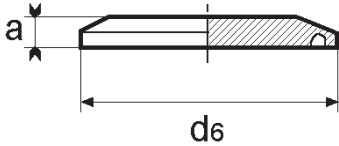

Clamp Bouchon plein | Clamp Blind Ferrule

Inox 316L Poli/Gepolijst

Ra ≤ 0,4µm

Material certification 3.1

OD IMPERIAL

Size	d6	a
1/2"-3/4"	25.0	6.0
1"-1 1/2'	50.5	6.0
2"	64.0	7.0
2 1/2"	77.5	7.0
3"	91.0	7.0
3 1/2"	106.0	7.0
4"	119.0	7.0
4 1/2"	130.0	7.0
5"	144.4	8.0
5 1/2"	155.0	10.0
6"	167.0	11.0
6 5/8"	183.0	10.0
8"	217.4	10.0
8 5/8"	233.5	10.0
10"	268.0	10.0
10 5/8"	286.1	10.0
12"	319.0	10.0
12 5/8"	338.05	10.0

DIN 32 676

Size	d6	a
DN 10-15-20	34.0	6.0
DN 25-40	50.5	6.00
DN 50	64.0	7.0
DN 65	91.0	7.0
DN 80	106.0	7.0
DN 100	119.0	7.0
DN 125	155.0	10.0
DN 150	183.0	10.0
DN 200	233.5	10.0
DN 250	268.0	10.0
DN 300	319.0	10.0